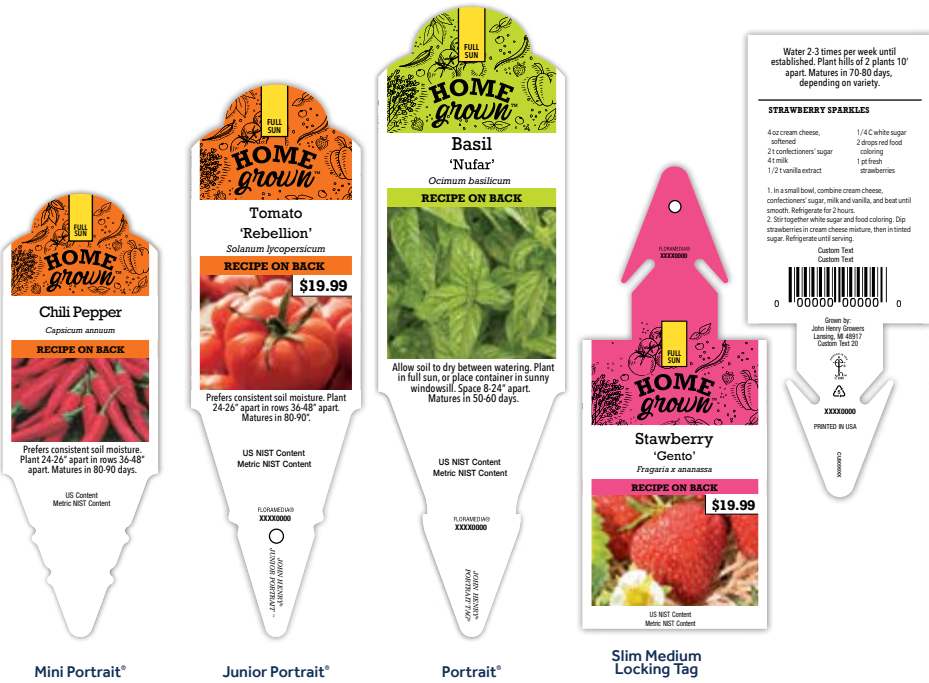

Home Grown™ Garden Tags

JOHN HENRY® GROWER SOLUTIONS

- Colorful eye-catching design that makes growing at home more enticing and fun!
- Recipe included on every tag
- Available in 4 tag shapes: Mini Portrait®, Junior Portrait®, Portrait®, and Slim Medium Locking® tags
- Can be customized with UPC, NIST and price